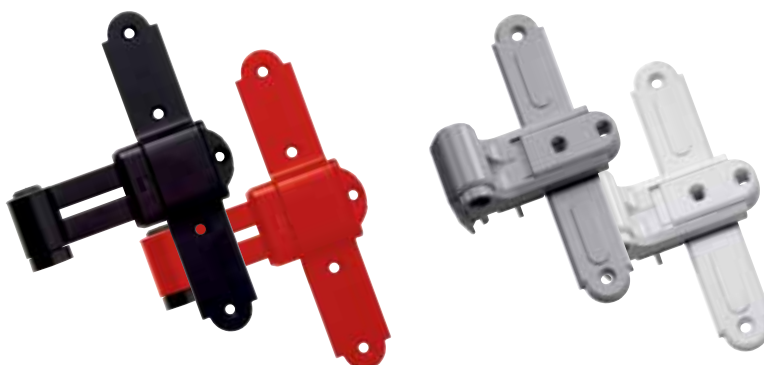

Blends ideally with all surfaces and types of shutters

- Select from three standard colours (black, grey, white), as well as RAL colours on customer request
- Environmentally friendly as no solvents are used