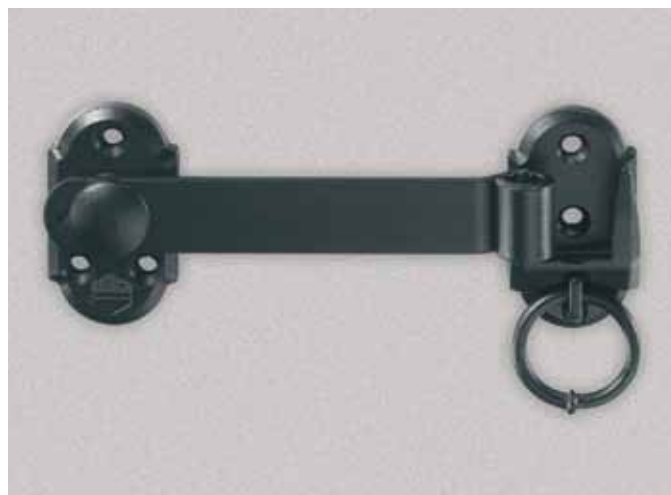

Locking pin plates for all applications.

RUSTICO-2-F rod-operated lock

For single and multi-casement shutters . . .

. . . with Night vent position.

**MACO
RUSTICO**

Functionality to the fore

RUSTICO-shutter centre lock, dual casement