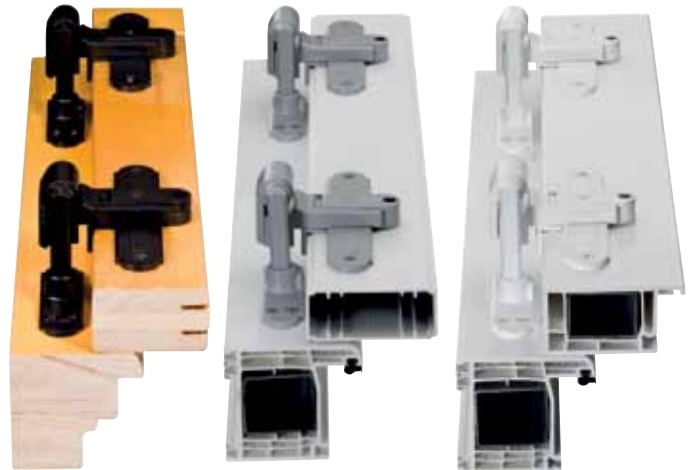

Many possible uses and easy handling

Hinges for all types of shutter

- For timber, PVC, aluminium and GRP shutters
- Solutions for frame mounting
- Suitable for all shutter designs
- Extra narrow brackets for low clearances between the wall and the shutter

RUSTICO-Pivots

Stable and secure

- Pivots are generally made of steel
- High stability due to 55 mm high mounting brackets
- The patented shutter pin lock protects the shutter pin against installation errors
- Pivots are screwed from the side, therefore they are inaccessible when the shutter is closed