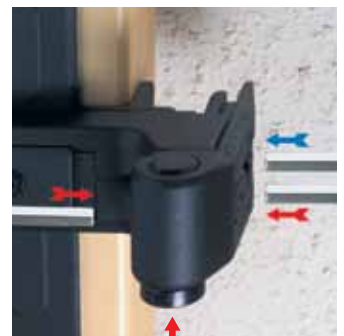

Easy . . .

. . . because the shutter is easy to hang thanks to the synthetic bush.

. . . because the synthetic bush prevents the pivot against corrosion. Shutters move freely for years.