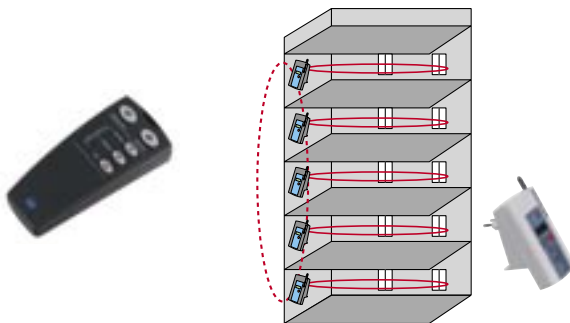

Electronic Window monitoring

for connection to central monitoring or alarm systems

- via cable or radio signal
- can be retro fitted

Cable Monitoring

(contact strike with cable)

- for alarm systems
- with heating controls
- own VdS-permission
- BUS-compatible EIB or LON
- large energy conservation potential

Radio Monitoring

- for alarm systems
- with remote maintenance
- up to 20 programmable transmitters per receiver
- up to 5 receivers can be linked together
- larger alarm installations are available on request
- shows when windows are open, tilted or closed

MACO-WINDOW-MATIC

Intelligent ventilation system:

for tilt and turn windows,
complete with weather sensor technology

- with remote control or manual operation
- with a completely covered cabling system
- with weather sensor (rain, snow, wind)
- fully programmable ventilation system
- ideal for high out of reach windows
- compatible with all window systems
- delivered with a standard ventilation program