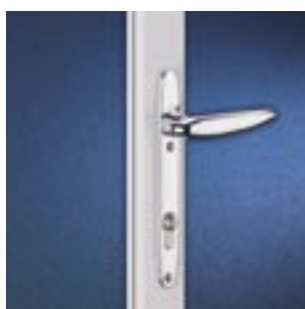

Large choice of colours (up to 8)

- White, Bronze, Champagne, Titan, Silver
(Brown on request)
- Chrome look, Gold look.

TRESOR-Window Handle

With profile cylinder or push button operation
For security windows that require EN-V compliance.