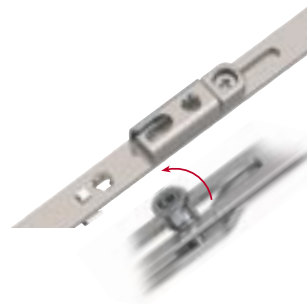

One for all ...

One fitting, for all conceivable applications!

**MACO
MULTI**

TILT AND TURN FITTINGS

**MACO
MULTI-MATIC**

MACO MULTI-MATIC

The new Generation of Tilt and Turn Fittings

Your customers will get:

– **secure windows,**

because the fittings are fitted with the MACO-i.S.-security cam as standard

windows can be fitted with either standard striker plates or security mushroom striker plates;

it is also possible to retro fit security mushroom striker plates at a later date;