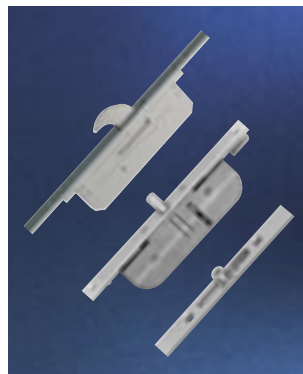

Nothing can Surprise Day Dreamers!

Intelligent windows
that react to
changes in the
weather.

**MACO
TRONIC**
E-LOCKING SYSTEMS

MACO PROTECT-DOOR LOCKS

MACO are suppliers of a complete range of multi-point door locks to cover all market requirements for main entrance and side doors.