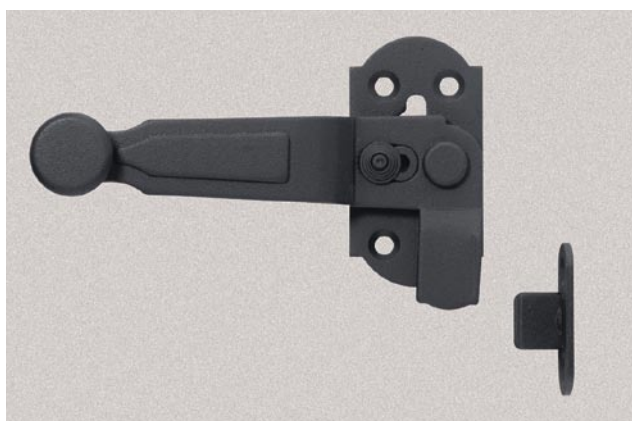

RUSTICO-shutter centre lock, single casement