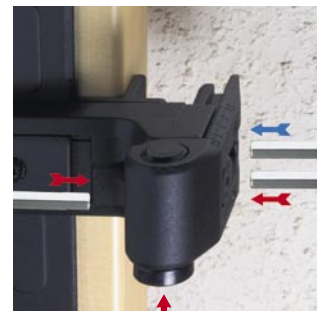

Solutions also for aluminium shutter fittings.

Simple and easy

Simple ...

➡ ... because shutters can be laterally adjusted retrospectively.

➡ ... because offset adjustment is possible with the shutter open or closed..

With a millimetre scale to aid adjustment.

Easy ...

... because the shutter is easy to hang thanks to the synthetic bush.

... because the synthetic bush prevents the pivot against corrosion. Shutters move freely for years.

Security knows no bounds

RUSTICO-Pivots

Stable and secure

- Pivots are generally made from steel.
- High stability due to 55 mm high mounting brackets.
- Pivot are screwed from the side, therefore they are inaccessible when the shutter is closed.