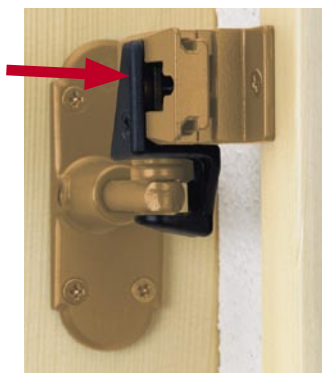

With a millimetre scale to aid adjustment.

Easy ...

... because the shutter is easy to hang thanks to the synthetic bush.

... because the synthetic bush prevents the pivot against corrosion. Shutters move freely for years.

Security knows no bounds

RUSTICO-Pivots

Stable and secure

- Pivots are generally made from steel.
- High stability due to 55 mm high mounting brackets.
- Pivot are screwed from the side, therefore they are inaccessible when the shutter is closed.

RUSTICO-Anti-removal device

- Can be fitted after installation.
- Safeguards the shutter in both the closed and open state (wind).
- The safety device cannot be removed in the closed state.

Additional safety screws