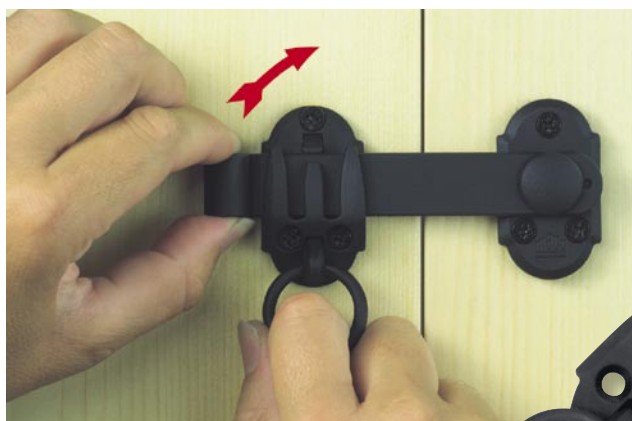

RUSTICO-shutter centre lock, dual casement

Foto new

- Suitable for left or right handed applications.
- Automatically latches on closing.