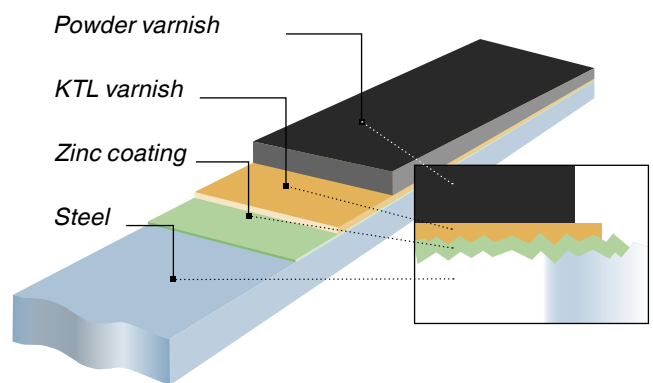

MACO-RUSTICO-Shutter fittings are:

Secure

- because pivots are generally made from steel
- because the size of the brackets provides additional stability
- because special screws are fitted so that it is impossible to take the shutters apart.

Convenient

- because all operating devices are easy to get at and to use.

Durable

- because the surface is additionally coated with a special powder-paint mixture, which is water and dirt resistant.

**MACO
RUSTICO**

A surface that runs deep

Make-up of coating MACO-premium

- KTL varnish fills all Roughness and avoids hollowspace.

Coating MACO-premium

- 3-times better corrosion protection
- Protects against aggressive environmental influences
- Water and dirt resistant
- Friendly Procedure