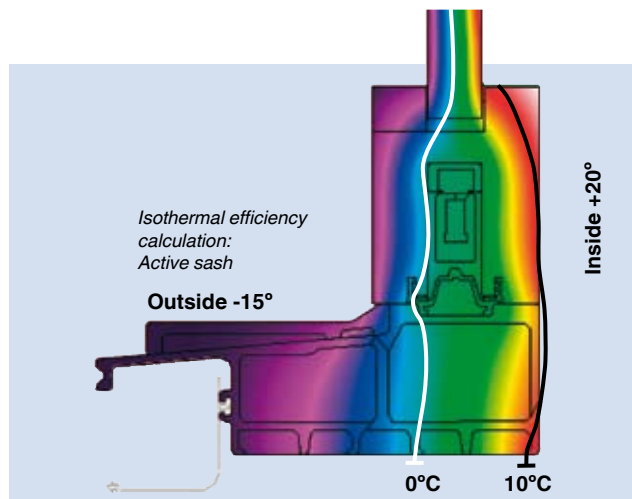

The heat transition coefficient is so minor that a thermal break is no longer necessary. Even with large differences in temperature, the new threshold material hardly expands.

It's High Time for Innovations!

High Performance in Hot or Cold Conditions!

An overview of your advantages:

- Thermal breaks are no longer required
- Effective insulation against heat or cold
- Ideal solution against cold bridges and drafts
- Outstanding impermeability
- Very small material expansion
- The material is frost-proof and not sensitive to heat
- One-piece design
 - No costly tread-threshold cut outs are necessary
- Surface-finish can be painted in all colour tones
- Extremely robust surface
- Up to three sash levels possible
- The sliding sashes run smoothly and silently
- Optimal opening convenience
- Wheelchair accessible solution - only a 17mm high step

The new material is frost-proof and not sensitive to heat, and is equipped with an extremely robust surface.

Wheelchair accessible solution - uncompromising security

The glass-fibre reinforced plastic (abbr. GRP) profiles insulate effectively against heat and cold. The very low material expansion is the basis for the dimensional stability; even at very high differences in temperature, and guarantees permanent optimal operational convenience.

Diverse Variety Without Compromise!

*Just a few individual components
make up the finished threshold.*

The MACO "Fibre Therm" threshold for Lift & Slide doors can be optionally applied for up to three sash levels.