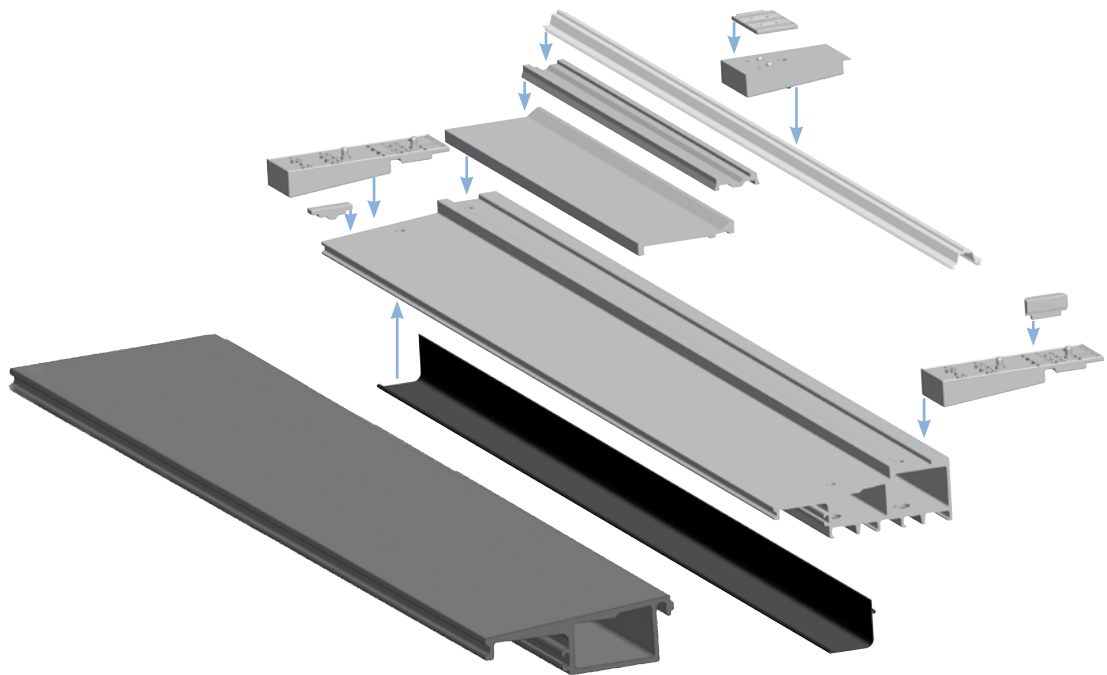

TECHNOLOGY IN MOTION

MACO
RAIL-SYSTEMS
SLIDING FITTINGS

Take a (Thermal) Break from the Cold!

NEW THRESHOLD FOR
LIFT & SLIDE DOORS

MACO
RAIL-SYSTEMS

The threshold made from a new, high-quality GRP (glass fibre reinforced plastic) material composition sets new standards in living comfort and easy installation of Lift & Slide doors.

High Performance in Hot or Cold Conditions!

An overview of your advantages:

- Thermal breaks are no longer required
- Effective insulation against heat or cold
- Ideal solution against cold bridges and drafts
- Outstanding impermeability
- Very small material expansion
- The material is frost-proof and not sensitive to heat
- One-piece design
 - No costly tread-threshold cut outs are necessary
- Surface-finish can be painted in all colour tones
- Extremely robust surface
- Up to three sash levels possible
- The sliding sashes run smoothly and silently
- Optimal opening convenience
- Wheelchair accessible solution - only a 17mm high step

The new material is frost-proof and not sensitive to heat, and is equipped with an extremely robust surface.

Wheelchair accessible solution - uncompromising security

The glass-fibre reinforced plastic (abbr. GRP) profiles insulate effectively against heat and cold. The very low material expansion is the basis for the dimensional stability; even at very high differences in temperature, and guarantees permanent optimal operational convenience.

Diverse Variety Without Compromise!

*Just a few individual components
make up the finished threshold.*

The MACO "Fibre Therm" threshold for Lift & Slide doors can be optionally applied for up to three sash levels.