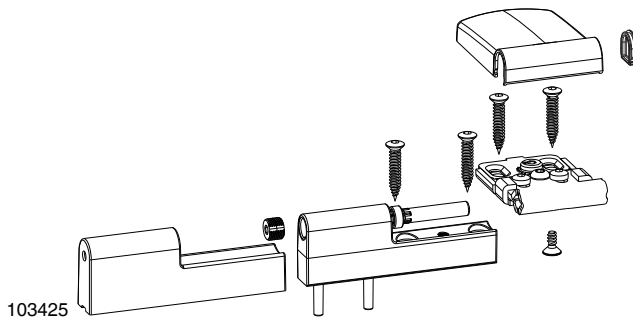

P	1.3.2 FH18	Kg	Cubes	No	
				Per Unit	Per Pack
Brown		100	3	103446	12
				103447	
F9		100	3	103544	12
				103545	
Gold Look		100	3	103527	12
				103528	
RAL 7016 Anthracite Grey		100	3	103511	12
				103512	
RAL 8024 Beige brown		100	3	103495	12
				103496	
RAL 9001 Cream white		100	3	103463	12
				103464	
RAL 9016 Traffic White		100	3	103425	12
				103436	
Silver		100	3	103479	12
				103480