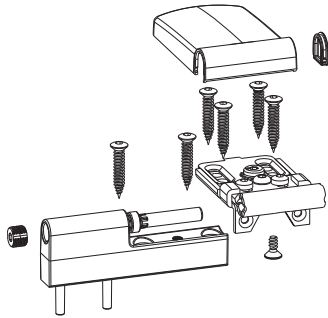

4.2 Frame height FH16

466115

P	4.2.1 FH16+RS			No			
					kg	kg	kg
Brown		120	3	466131			
			12	466132			
Gold Look		120	3	466211			
			12	466212			
RAL 7016 Anthracite Grey		120	3	466195			
			12	466196			
RAL 8024 Beige brown		120	3	466179			
			12	466180			
RAL 9001 Cream white		120	3	466147			
			12	466148			
RAL 9016 Traffic White		120	3	466115			
			12	466116			
Silver		120	3	466163			
			12	466164			
Stainless Steel Look		120	3	466227			
			12	466228