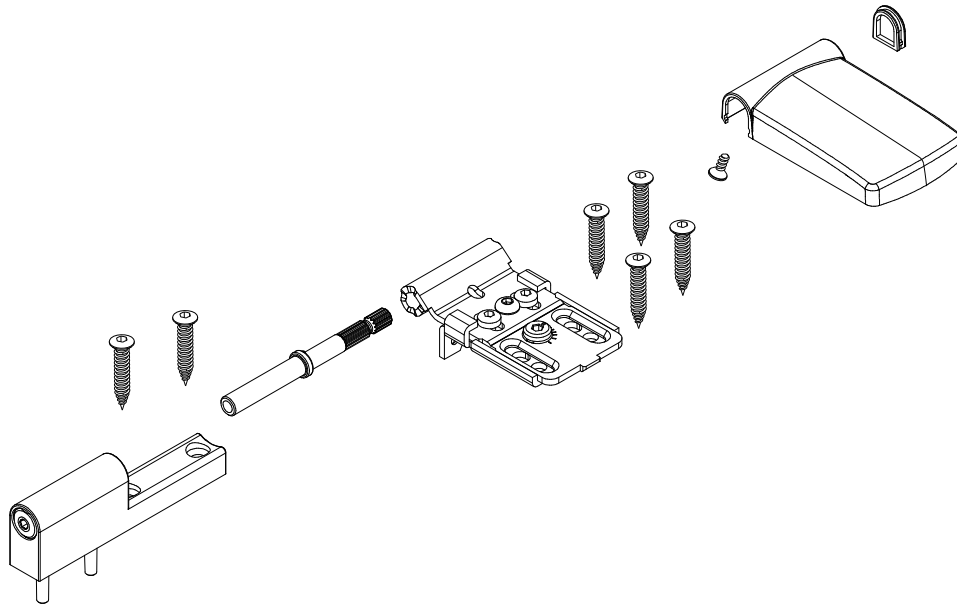

4 Door Hinge T120 P for PVC

4.1	Installation drawing T120 P	26
4.2	Frame height FH16	27
4.3	Frame height FH18	28
4.4	Frame height FH20	29
4.5	Frame height FH22	30
4.6	Accessories	31

4 Door Hinge T120 P for PVC

4.1 Installation drawing T120 P