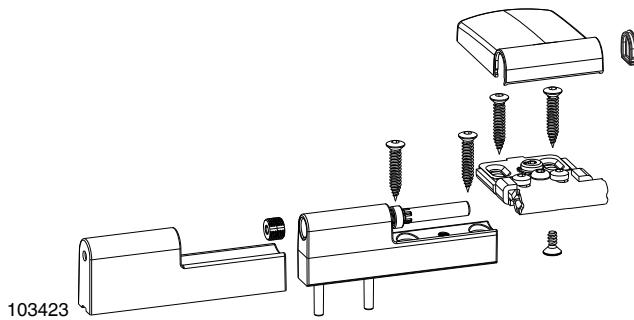

P 1.2.2 FH16			No
Brown	100	3	103442
		12	103443
F9	100	3	103540
		12	103541
Gold Look	100	3	103523
		12	103524
RAL 7016 Anthracite Grey	100	3	103507
		12	103508
RAL 8024 Beige brown	100	3	103491
		12	103492
RAL 9001 Cream white	100	3	103459
		12	103460
RAL 9016 Traffic White	100	3	103423
		12	103434
Silver	100	3	103475
		12	103476