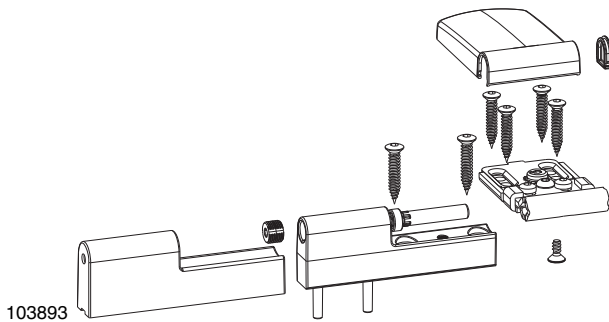

P 2.4.2 FH20			No
Brown	120	3	103915
		12	103917
F9	120	3	103967
Gold Look	120	3	103959
RAL 7016 Anthracite Grey	120	3	103951
RAL 8024 Beige brown	120	3	103943
RAL 9001 Cream white	120	3	103927
RAL 9016 Traffic White	120	3	103893
		12	103895
Silver	120	3	103935