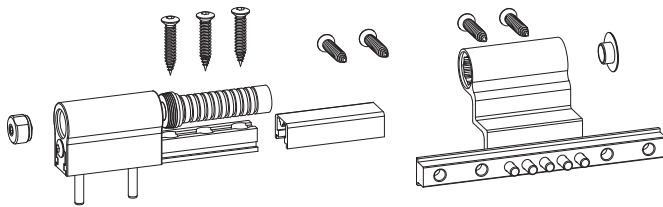

5.1 Installation drawing T100 R

The Door Hinge T100 R is available from the second quarter of 2013.

466577

P	5.2	9mm offset faceplate 16mm	 		No
			kg	pcs	
		Brown	100	3	466578
		RAL 8024 Beige brown	100	3	466579
		RAL 9001 Cream white	100	3	466580
		RAL 9016 Traffic White	100	3	466577
		Stainless Steel Look	100	3	466581