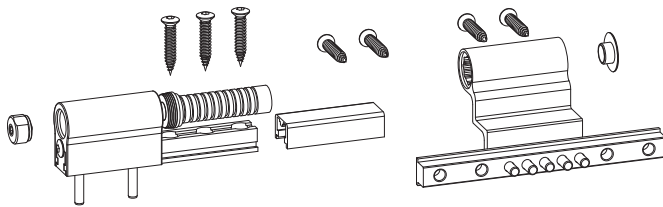

466582

P	5.4	13mm offset faceplate 20mm			No
			kg	pcs	
		Brown	100	3	466583
		RAL 8024 Beige brown	100	3	466584
		RAL 9001 Cream white	100	3	466585
		RAL 9016 Traffic White	100	3	466582
		Stainless Steel Look	100	3	466586