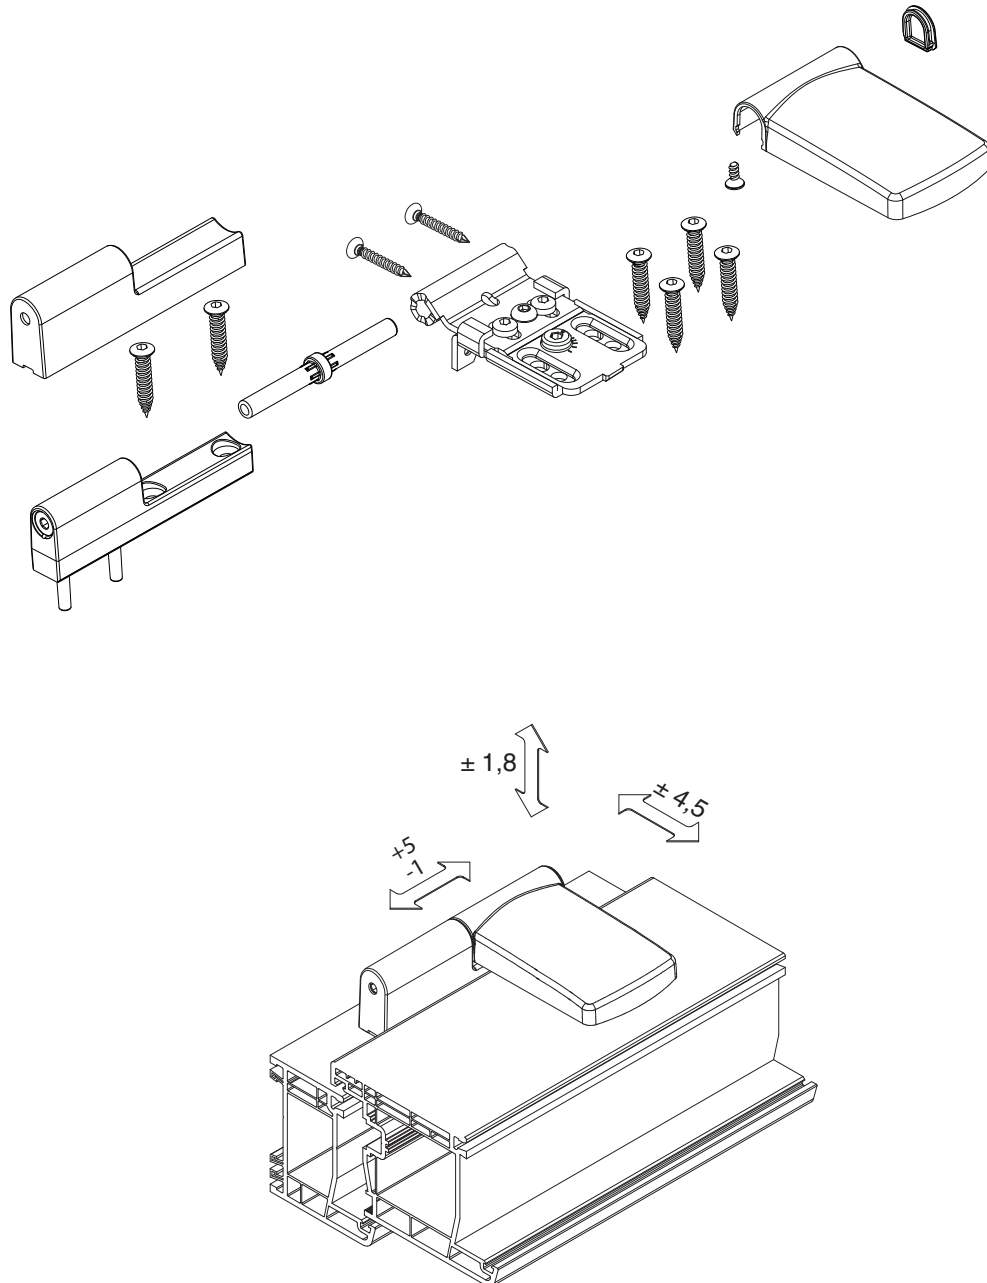

2 Door Hinge T120 PP for PVC

2.1	Installation drawing T120 PP _____	14
2.2	Frame height FH16 _____	15
2.3	Frame height FH18 _____	16
2.4	Frame height FH20 _____	17
2.5	Frame height FH22 _____	18
2.6	Accessories _____	19

2 Door Hinge T120 PP for PVC

2.1 Installation drawing T120 PP