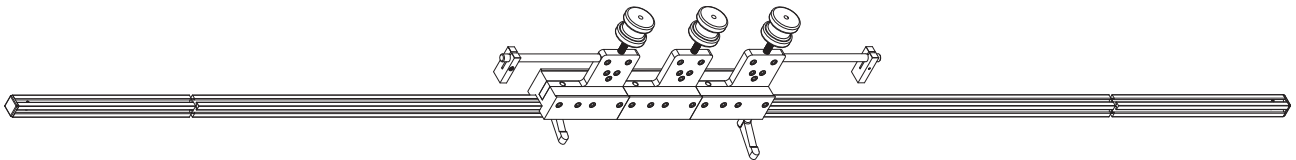

P 5.5.2 Telescopic drilling jig

No

Telescopic Drill Jig T120R

1

466691