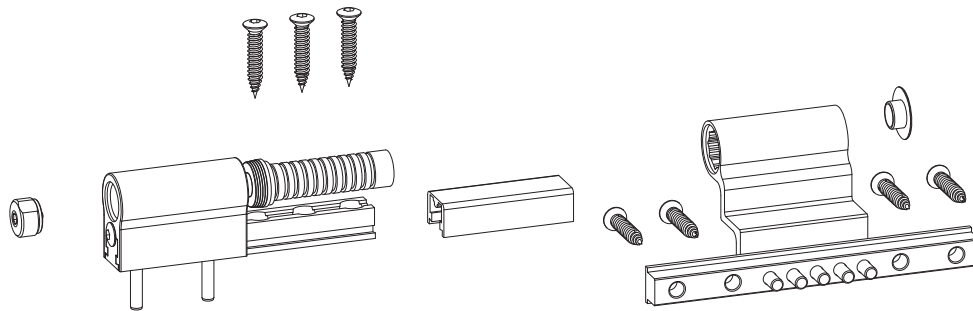

5 Door Hinge T100 R Butt Hinge

5.1	Installation drawing T100 R _____	34
5.2	9mm offset faceplate 16mm _____	35
5.3	13mm offset faceplate 16mm _____	35
5.4	13mm offset faceplate 20mm _____	35
5.5	Accessories _____	36

5 Door Hinge T100 R Butt Hinge

5.1 Installation drawing T100 R

The Door Hinge T100 R is available from the second quarter of 2013.