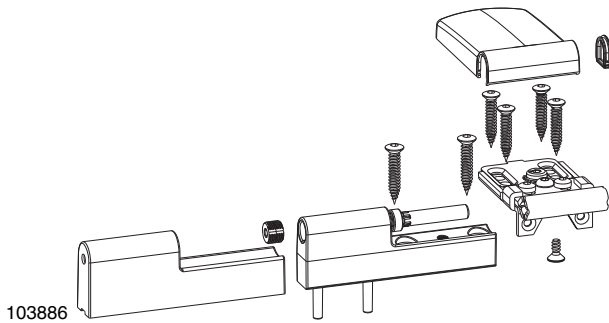

2.2 Frame height FH16

P	2.2.1 FH16+RS			No
	Brown	120	3	103902
			12	103906
	F9	120	3	103964
	Gold Look	120	3	103956
	RAL 7016 Anthracite Grey	120	3	103948
	RAL 8024 Beige brown	120	3	103940
	RAL 9001 Cream white	120	3	103924
	RAL 9016 Traffic White	120	3	103886
			12	103888
	Silver	120	3	103932