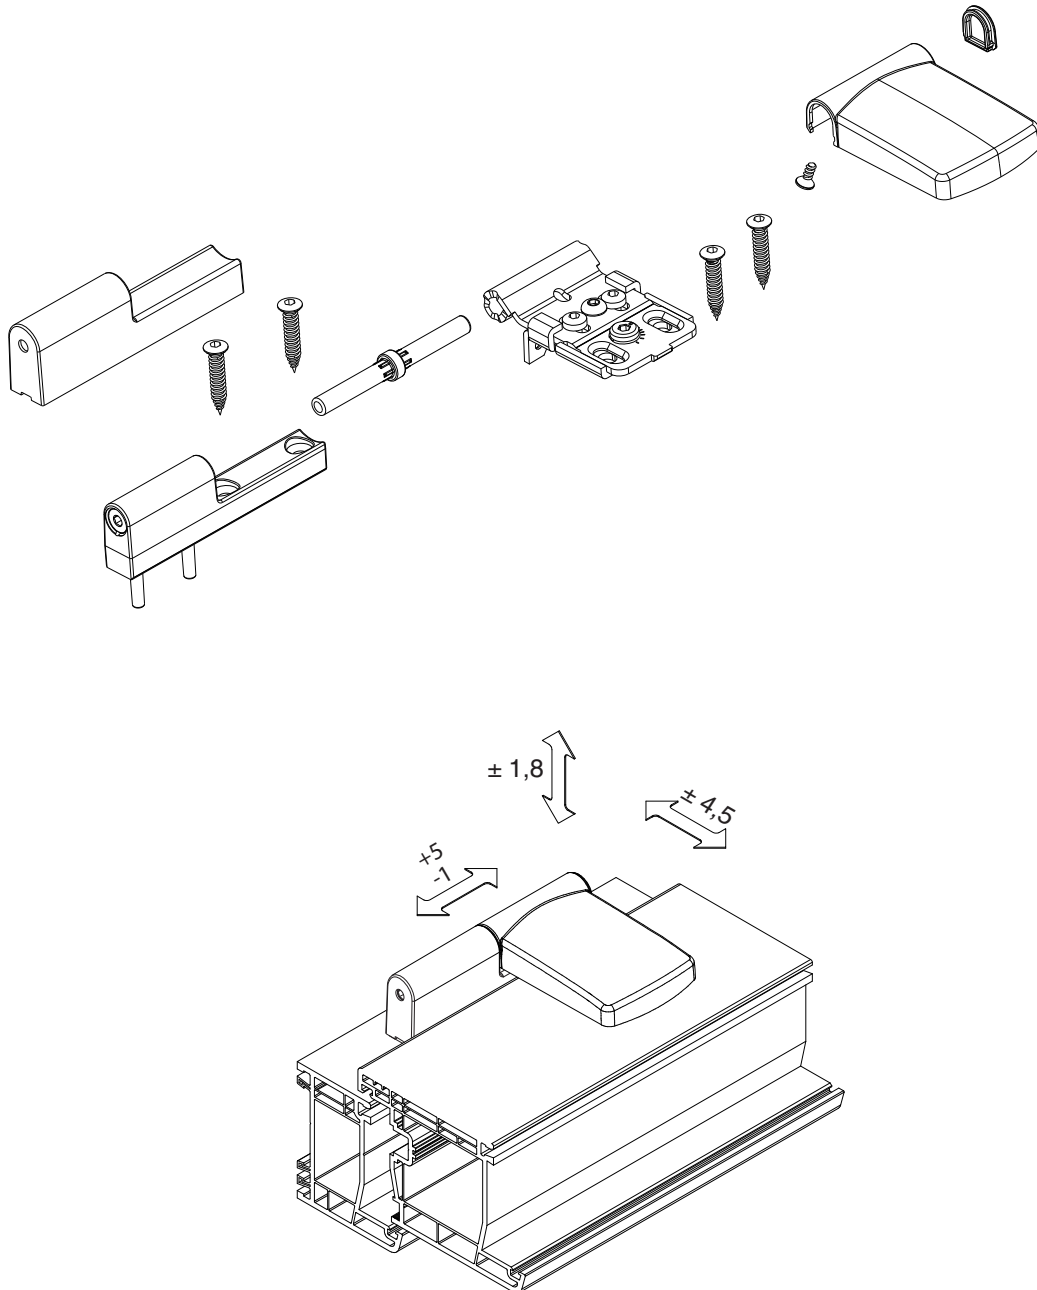

1 Door Hinge T100 P for PVC

1.1	Installation drawing T100 P	6
1.2	Frame height FH16	7
1.3	Frame height FH18	8
1.4	Frame height FH20	9
1.5	Frame height FH22	10
1.6	Accessories	11

1 Door Hinge T100 P for PVC

1.1 Installation drawing T100 P