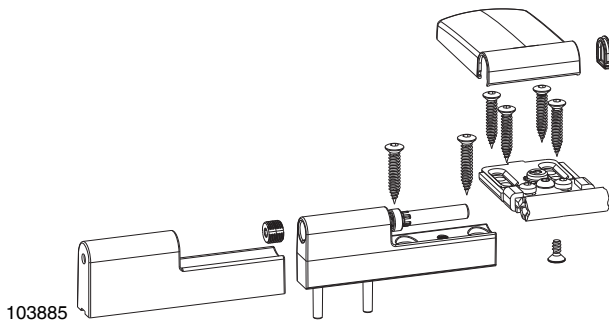

P	2.2.2 FH16			No
	Brown	120	3	103901
			12	103904
	F9	120	3	103963
	Gold Look	120	3	103955
	RAL 7016 Anthracite Grey	120	3	103947
	RAL 8024 Beige brown	120	3	103939
	RAL 9001 Cream white	120	3	103923
	RAL 9016 Traffic White	120	3	103885
			12	103887
	Silver	120	3	103931