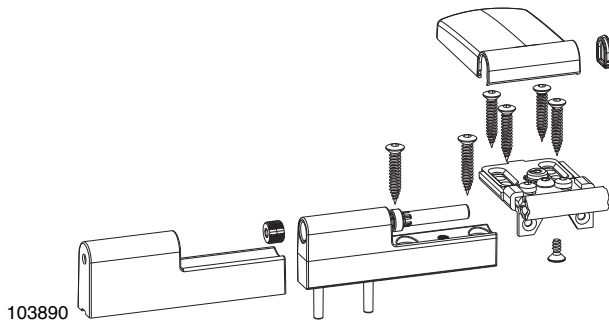

2.3 Frame height FH18

2.3.1 FH18+RS

No

Brown	120	3	103912
		12	103914
F9	120	3	103966
Gold Look	120	3	103958
RAL 7016 Anthracite Grey	120	3	103950
RAL 8024 Beige brown	120	3	103942
RAL 9001 Cream white	120	3	103926
RAL 9016 Traffic White	120	3	103890
		12	103892
Silver	120	3	103934