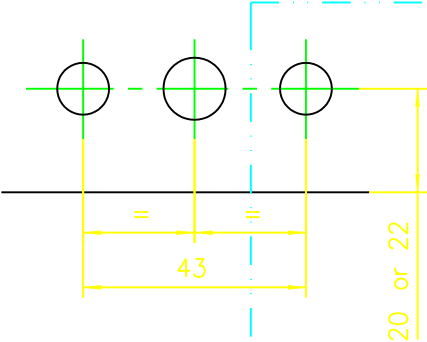

ASSEMBLY INFORMATION

Reverse Action Espagnolette MACH II short with the old extensions

Locate the extension into the corner of the sash and crop to size

Size	Faceplate length
0 383-487	131,8
1 448-912	356
2 844-1184	492
3 1144-1484	642

The bolt throw is adjusted by moving the mushroom bolt before cropping to size