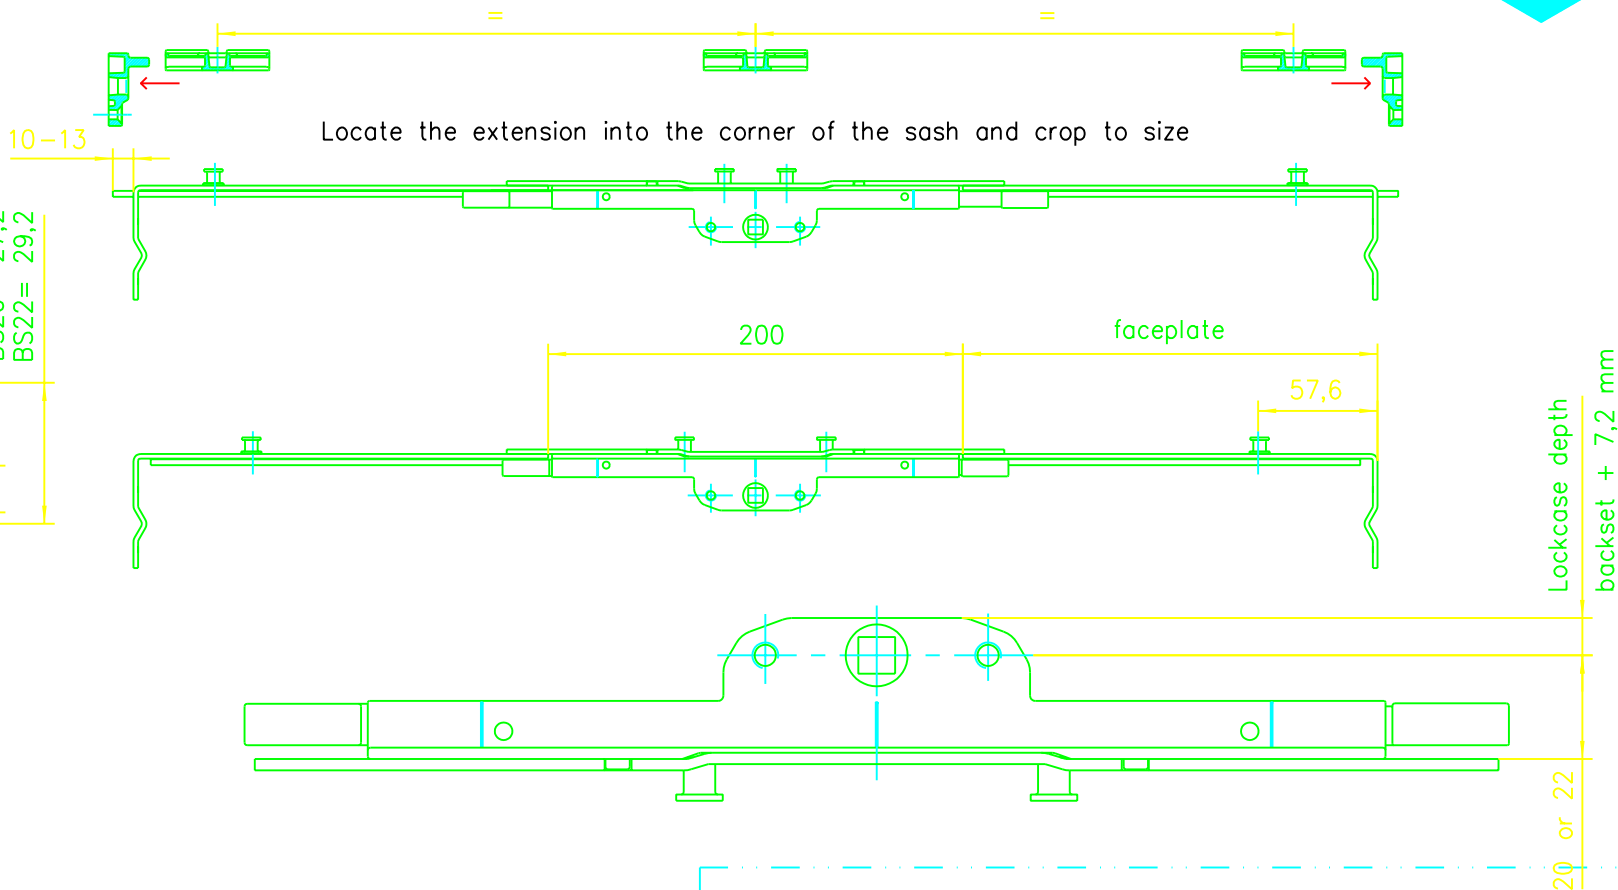

ASSEMBLY INFORMATION

Reverse Action Espagnolette MACH II short with the old extensions

Locate the extension into the corner of the sash and crop to size

Size	Faceplate length
0 383-487	131,8
1 448-912	356
2 844-1184	492
3 1144-1484	642

The bolt throw is adjusted by moving the mushroom bolt before cropping to size