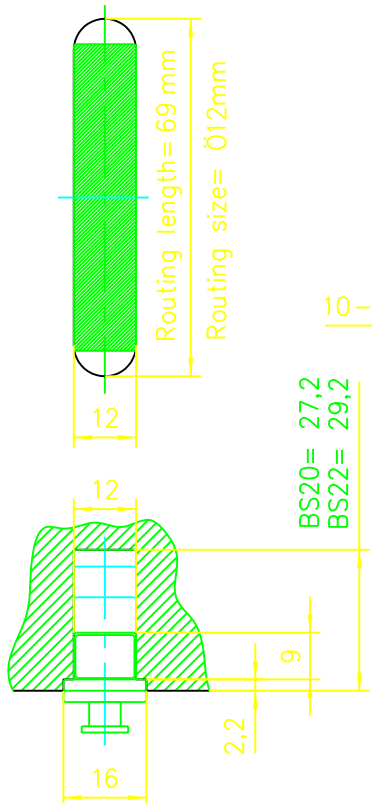

ASSEMBLY INFORMATION

Reverse Action Espagnolette MACH II short with the old extensions

Locate the extension into the corner of the sash and crop to size

Size	Faceplate length
0 383-487	131,8
1 448-912	356
2 844-1184	492
3 1144-1484	642

The bolt throw is adjusted by moving the mushroom bolt before cropping to size