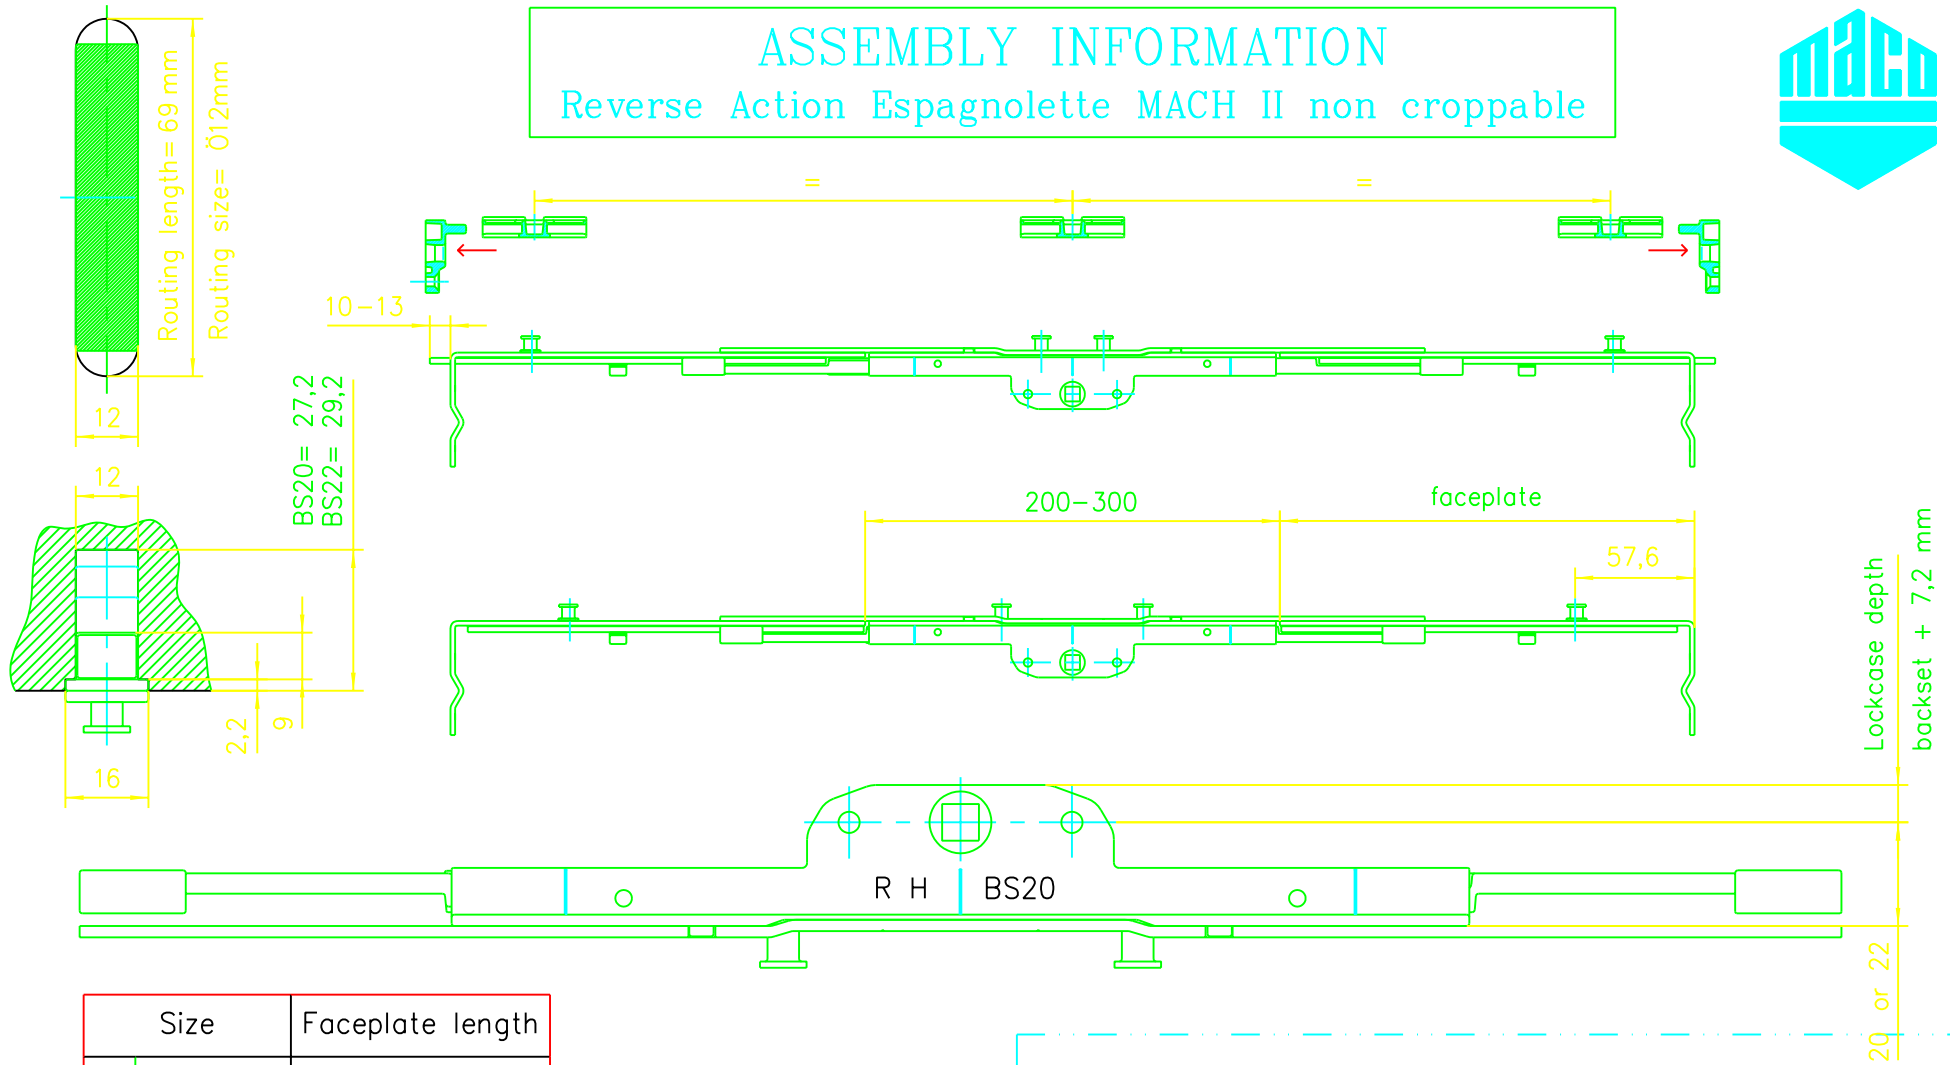

ASSEMBLY INFORMATION

Reverse Action Espagnolette MACH II non croppable

Size	Faceplate length
1 500-600	150
2 600-700	200
3 700-800	250
4 800-900	300
5 900-1000	350
6 1000-1100	400
7 1100-1200	450
8 1200-1300	500
9 1300-1400	550

The bolt throw is adjusted by moving the mushroom bolt