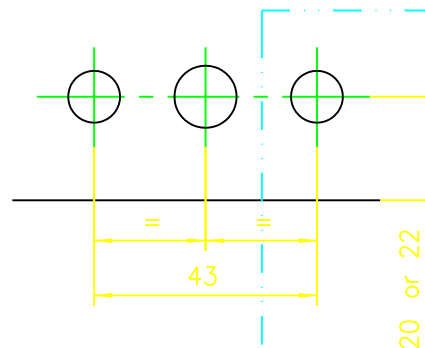

ASSEMBLY INFORMATION

Reverse Action Espagnolette MACH II non croppable

Size	Faceplate length
1 500-600	150
2 600-700	200
3 700-800	250
4 800-900	300
5 900-1000	350
6 1000-1100	400
7 1100-1200	450
8 1200-1300	500
9 1300-1400	550

The bolt throw is adjusted by moving the mushroom bolt