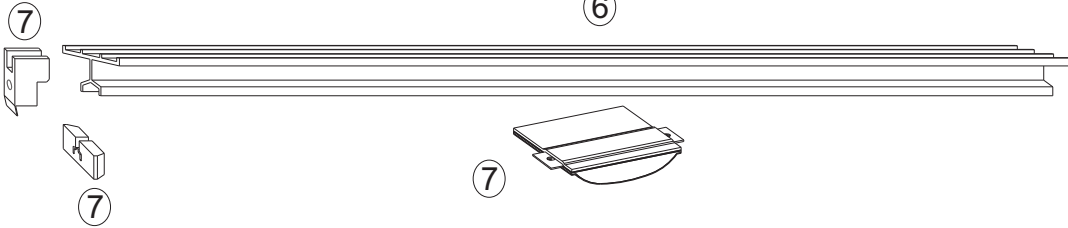

# Lift and Slide fitting, Schema A, Left or right,

Top guide lift & slide/universal flat, silver	
⑥	L
N20913	2500mm
N20914	3500mm
N20915	5000mm
N20916	6500mm

HS-Griff Set with cover plate and recessed grip 68		⑨
10141	bronze	
13345	champagne	
13342	black-brown	
13341	silver	
10210	titanium	
13352	white RAL 9016	

accessories for top guide track	
7	
101313	for 68/23

corner connector top		⑧
101340		

Aluminium profile with brush seal		④	L
N20513	2500mm		
N20515	5000mm		

LifSKBlide espagnolette lock BS 27,5				
③	size			L
42168	1	730 - 760	400	700
42008	2	1175 - 1710	400	1650
42009	3	1775 - 2060	1000	2000
42010	4	1925 - 2560	1000	2500
27819	5	2335 - 2860	1000	2800

HS 16x6 connecting rod		
②		L
37647	630 - 1665	1100mm
37648	1666 - 2100	1600mm
37649	2166 - 2665	2100mm
37650	2666 - 3265	2700mm
30003		3200mm

Zubehör für Spaltlüftung	
⑤ (option)	
11824	

Pack of rollers ①	
10059	250kg
10058	150kg