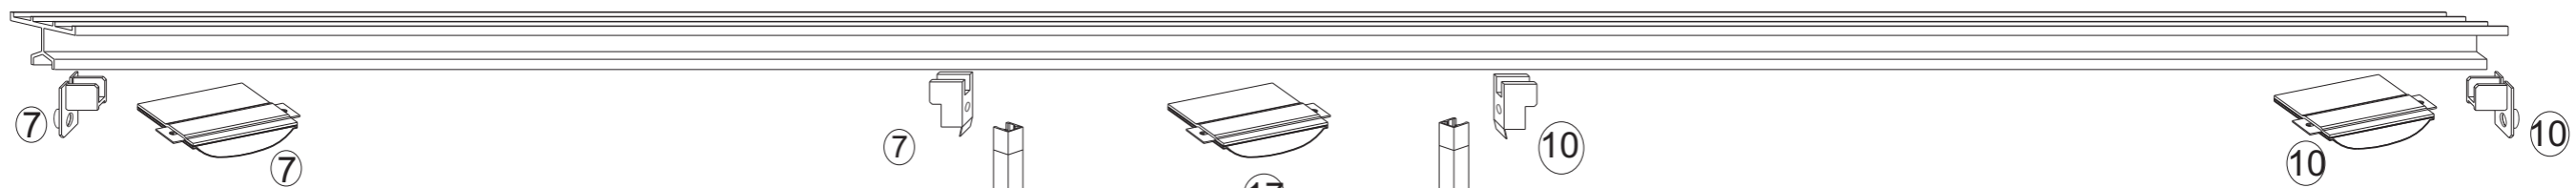

Lift and Slide fitting, Schema C,  
Left or right,

TECHNIK DIE BEWEGT

Top guide lift & slide/universal flat, silver	
⑥	L
N20913	2500mm
N20914	3500mm
N20915	5000mm
N20916	6500mm

HS-Griff Set with cover plate and recessed grip 68	
10141	bronze
13345	champagne
13342	black-brown
13341	silver
10210	titanium
13352	white RAL 9016