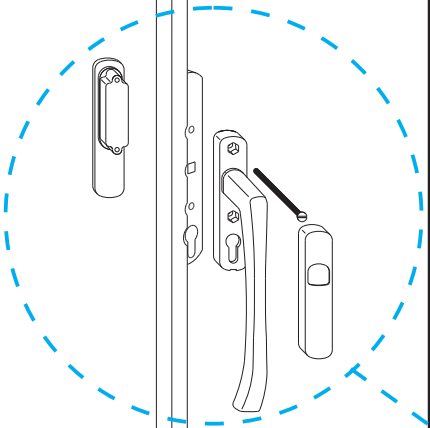

Lift and Slide fitting, jigs, Left or right,

Eindrehwerkzeug für HS-Verriegelungsbolzen
94486

Mark for HS locking bolts
37760

HS drilling and routing jig for espagnollette drill-hole
and recessed grip.
203924