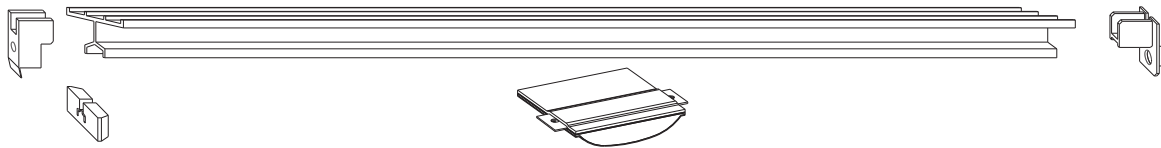

Lift and Slide fitting, jigs, Left or right,

Eindrehwerkzeug für HS-Verriegelungsbolzen
94486

Mark for HS locking bolts
37760

HS drilling and routing jig for espagnollette drill-hole
and recessed grip.
203924