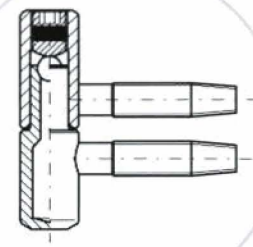

057 exacta II

With the door assembled it always allows adjustment in height and a side-ways adjustment according to the assembly of the male part on the door or on the frame.

CF 057 130 H0 01: zinc plated female	€ 0,833 +
CG 057 130 H0 03: zinc plated male	€ 1,100 =
total	€ 1,933
CF 057 140 H0 08: zinc plated female	€ 0,866 +
CG 057 140 H0 10: zinc plated male	€ 1,133 =
total	€ 1,999

055+057 male part adjustable

With the door assembled it allows side-ways adjustment, the male part can be assembled on the door or on the frame.

CF 055 130 H0 11: zinc plated female	€ 0,113 +
CG 057 130 H0 03: zinc plated male	€ 1,100 =
total	€ 1,213
CF 055 140 H0 10: zinc plated female	€ 0,130 +
CG 057 140 H0 03: zinc plated male	€ 1,133 =
total	€ 1,263

057 female part adjustable+055

057 adjustable female part + 055
It is only possible to carry out vertical adjustment with the door assembled.

CF 057 130 H0 01: zinc plated female	€ 0,833 +
CG 055 130 H0 22: zinc plated male	€ 0,134 =
total	€ 0,967
CF 057 140 H0 08: zinc plated female	€ 0,866 +
CG 055 140 H0 08: zinc plated male	€ 0,153 =
total	€ 1,019