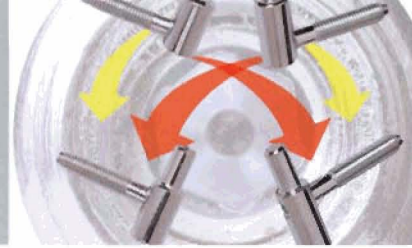

skambialine

055&057 Interchangeability

055

- Convenience
- Interchangeability
- Reduced Costs
- Appearance

057

055&057 Interchangeability

Advantages

- **CONVENIENCE** of OTLAV solutions: CHANGE your hinges when you want, even **AFTER** installation.
- **INTERCHANGEABILITY:** the male and female parts are completely interchangeable with each other.
You can invent the **best** solutions, adapting them to the most disparate situations.
- **REDUCED COSTS:** this is the most **ECONOMICAL** registration and it is integrated with a normal hinge. Stock reduced to zero!
- **APPEARANCE:** you can cover the hinges with an **infinite** selection of caps from the OTLAV range that can be perfectly and indifferently assembled on both models 055 and 057.

055 sferal

Only allows side-ways adjustment of the door and frame when the door is disassembled.

CF 055 130 H0 11: zinc plated female	€ 0,113 +
CG 055 130 H0 22: zinc plated male	€ 0,134 =
total	€ 0,247
CF 055 140 H0 10: zinc plated female	€ 0,130 +
CG 055 140 H0 08: zinc plated male	€ 0,153 =
total	€ 0,283

057 exacta II

With the door assembled it always allows adjustment in height and a side-ways adjustment according to the assembly of the male part on the door or on the frame.

CF 057 130 H0 01: zinc plated female	€ 0,833 +
CG 057 130 H0 03: zinc plated male	€ 1,100 =
total	€ 1,933
CF 057 140 H0 08: zinc plated female	€ 0,866 +
CG 057 140 H0 10: zinc plated male	€ 1,133 =
total	€ 1,999

055+057 male part adjustable

With the door assembled it allows side-ways adjustment, the male part can be assembled on the door or on the frame.

CF 055 130 H0 11: zinc plated female	€ 0,113 +
CG 057 130 H0 03: zinc plated male	€ 1,100 =
total	€ 1,213
CF 055 140 H0 10: zinc plated female	€ 0,130 +
CG 057 140 H0 03: zinc plated male	€ 1,133 =
total	€ 1,263