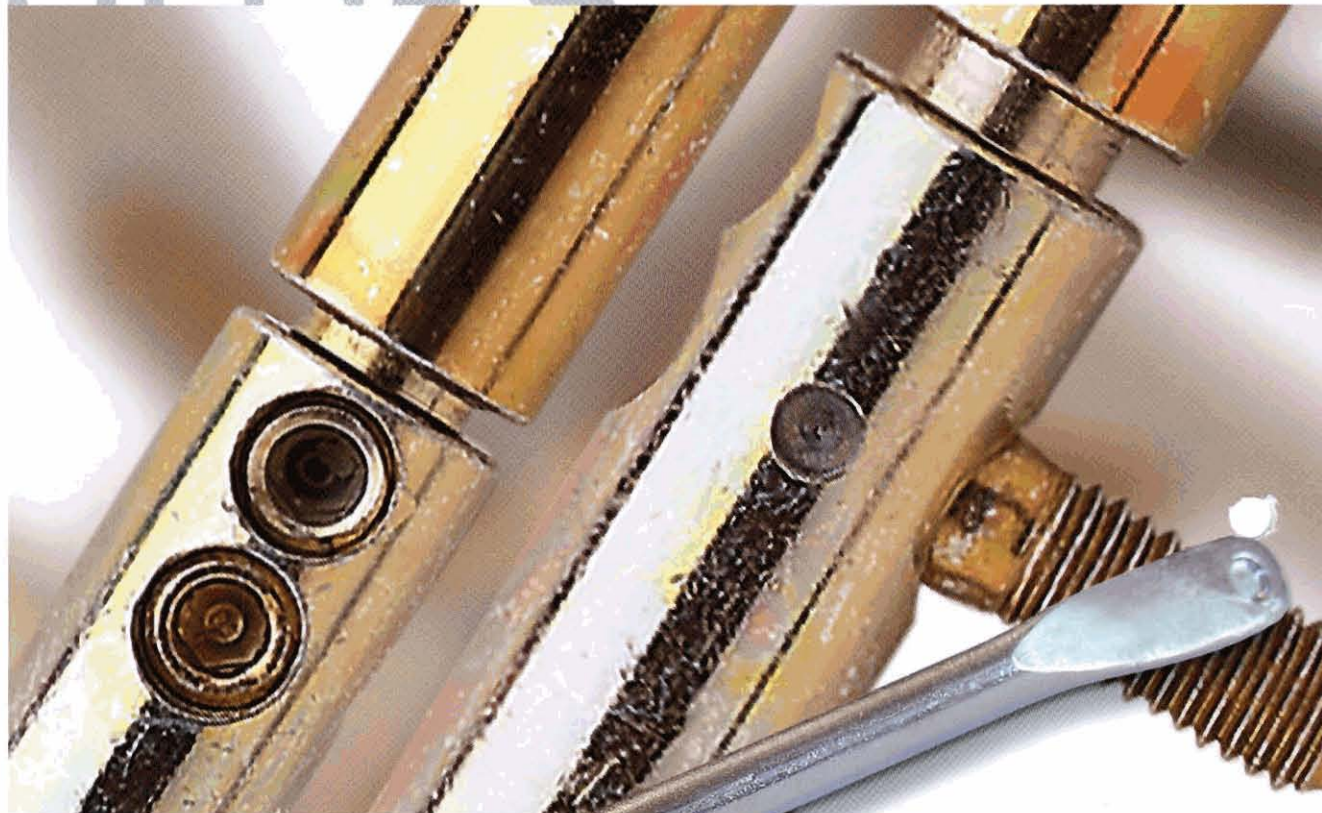

TrimK

Adjustment key

- **Easy**

Resolutive

It is finally possible to adjust **Exacta** where normal keys can not due to lack of space.

It is easy to intervene; 7 mm of space between the body of the hinge and the obstacle (door profile, wall, etc.) is sufficient.

Modification reserved