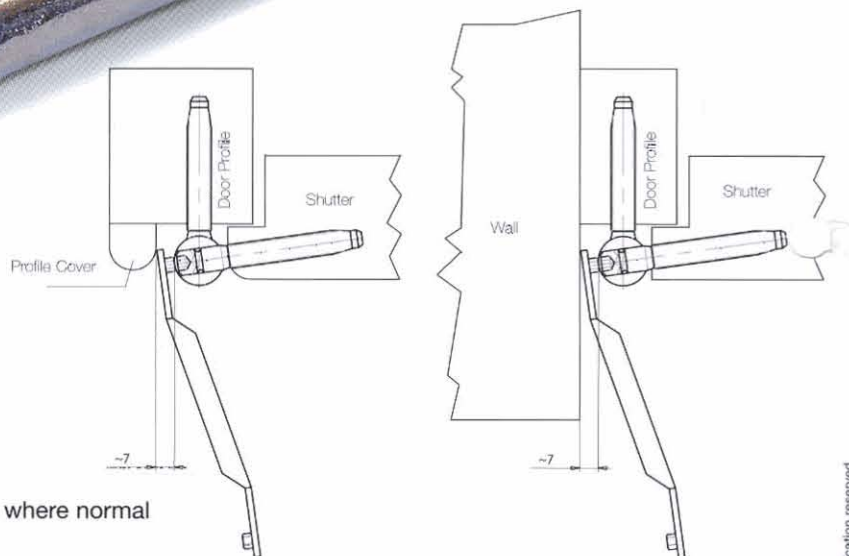

BullRing

Anti break-in washer

- **Unattackable**
- **Indestructible**
- **Economical**

We have taken care of it, with the most economical solution.

The objective of this protective device is to protect the hinge pin from any attempts to cut it. Made from a highly resistant material, it is a real protective shield for the pin.

Via Volta, 26 / P.O. Box 64
31025 S. Lucia di Piave (TV) - Italy
Tel. +39 0438 460 777 r.a.
Fax +39 0438 468 000
www.otlav.com - sales@otlav.it

TrimK

Adjustment key

- **Easy**

Resolutive

It is finally possible to adjust **Exacta** where normal keys can not due to lack of space.

It is easy to intervene; 7 mm of space between the body of the hinge and the obstacle (door profile, wall, etc.) is sufficient.

Modification reserved

Via Volta, 26 / P.O. Box 64
31025 S. Lucia di Piave (TV) - Italy
Tel. +39 0438 460 777 r.a.
Fax +39 0438 468 000
www.otlav.com - sales@otlav.it